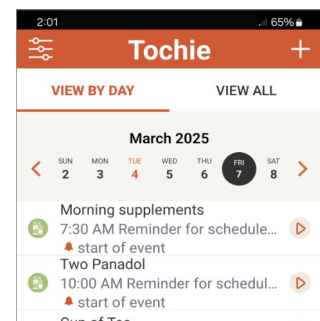

## Easy To Use.

**1** Connect to WiFi

**2** Record Message

Use the app to instantly record the message on your phone.

**3** Schedule Playback

Set the date, time, recurrence and number of times you want the message to repeat.