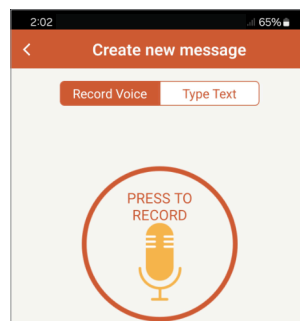

2 Record Message

Use the app to instantly record the message on your phone.